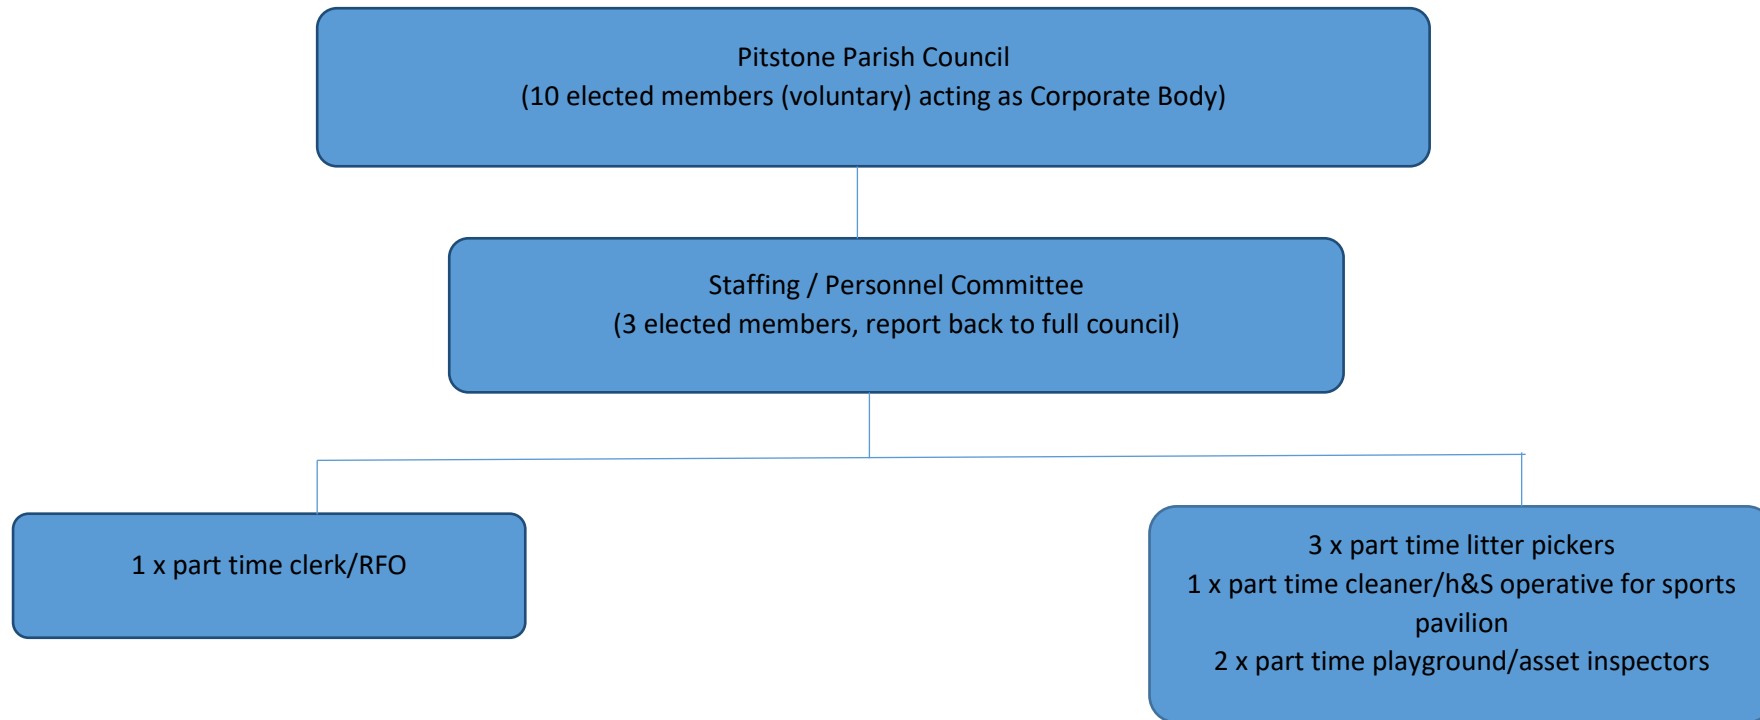

PITSTONE PARISH COUNCIL EMPLOYMENT ORGANISATION CHART

NB: No member of staff has a salary that reaches anywhere near the £50k per annum detailed reporting level.