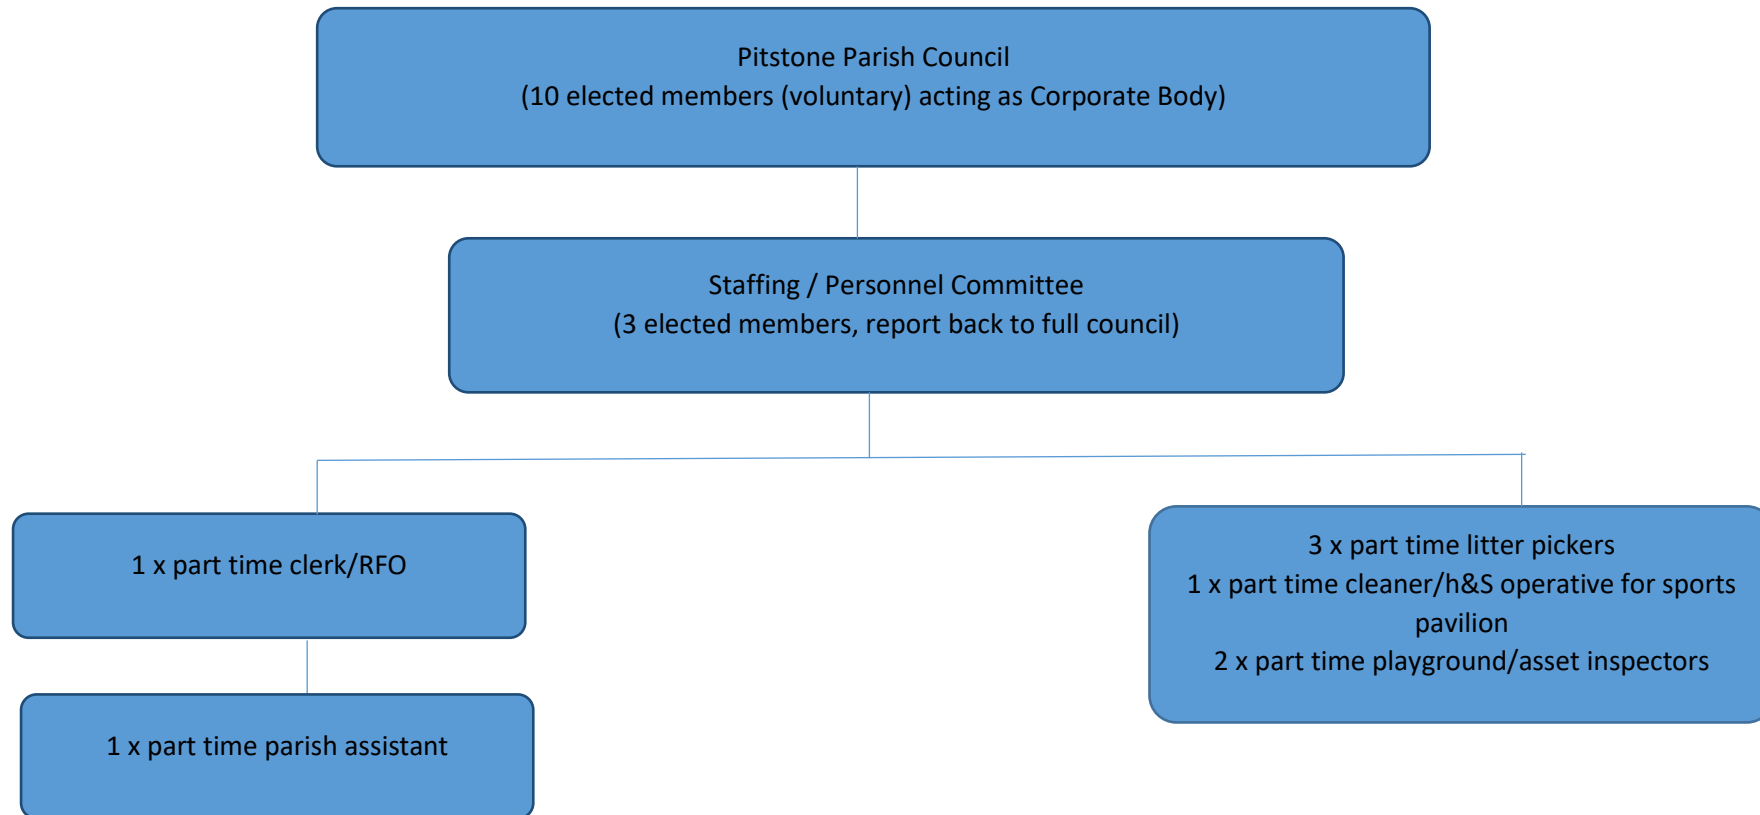

# PITSTONE PARISH COUNCIL EMPLOYMENT ORGANISATION CHART

NB: No member of staff has a salary that reaches anywhere near the £50k per annum detailed reporting level.