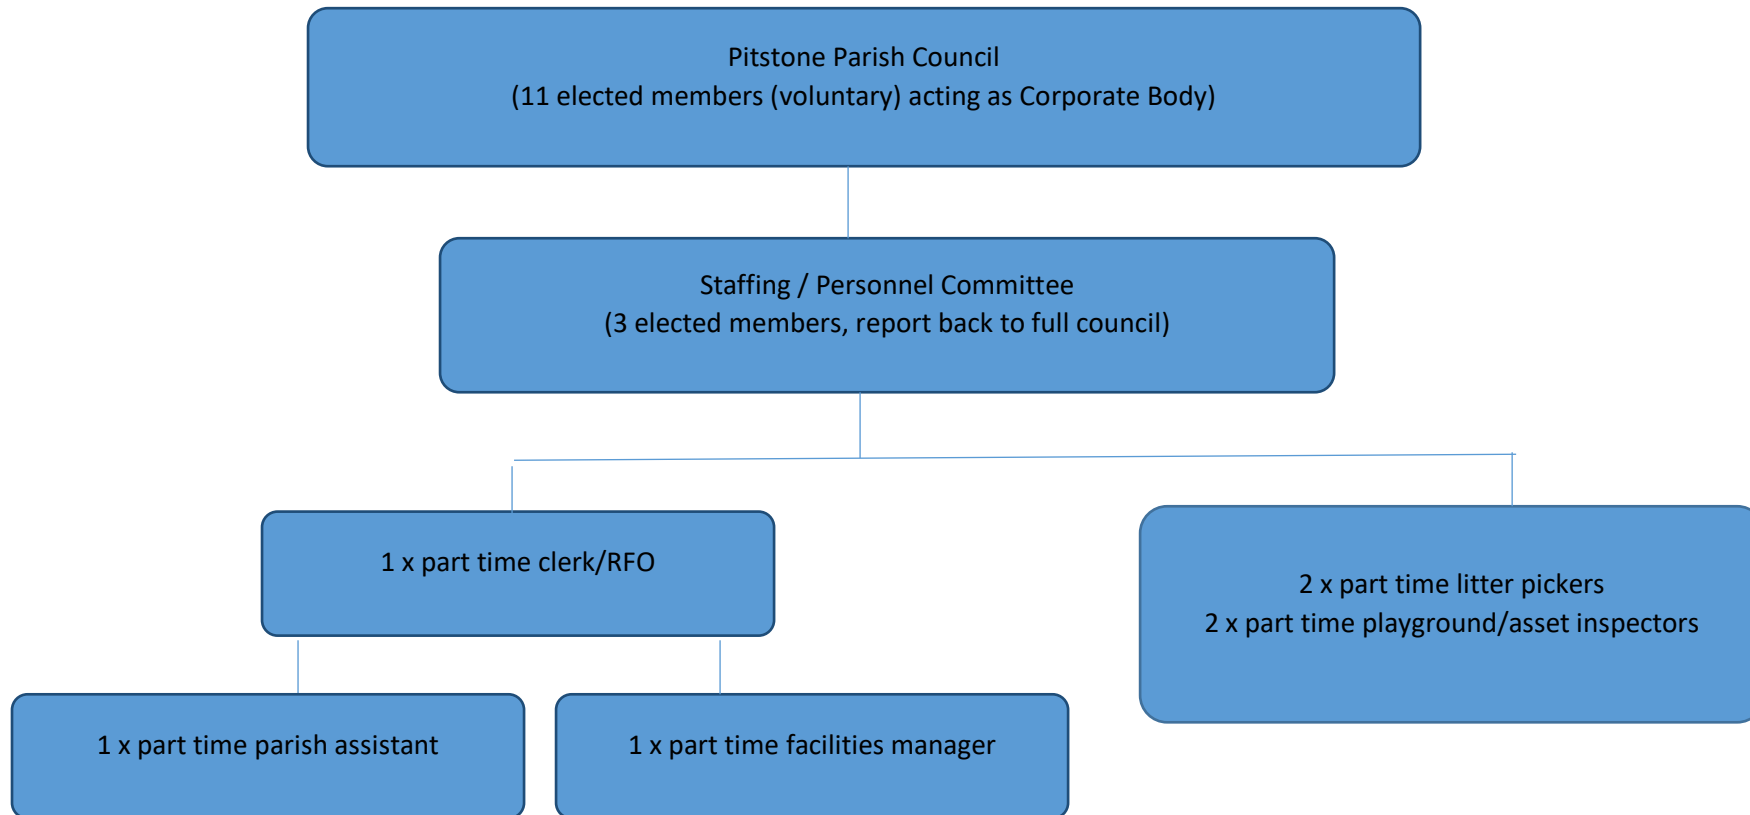

# PITSTONE PARISH COUNCIL EMPLOYMENT ORGANISATION CHART

NB: No member of staff has a salary that reaches anywhere near the £50k per annum detailed reporting level.