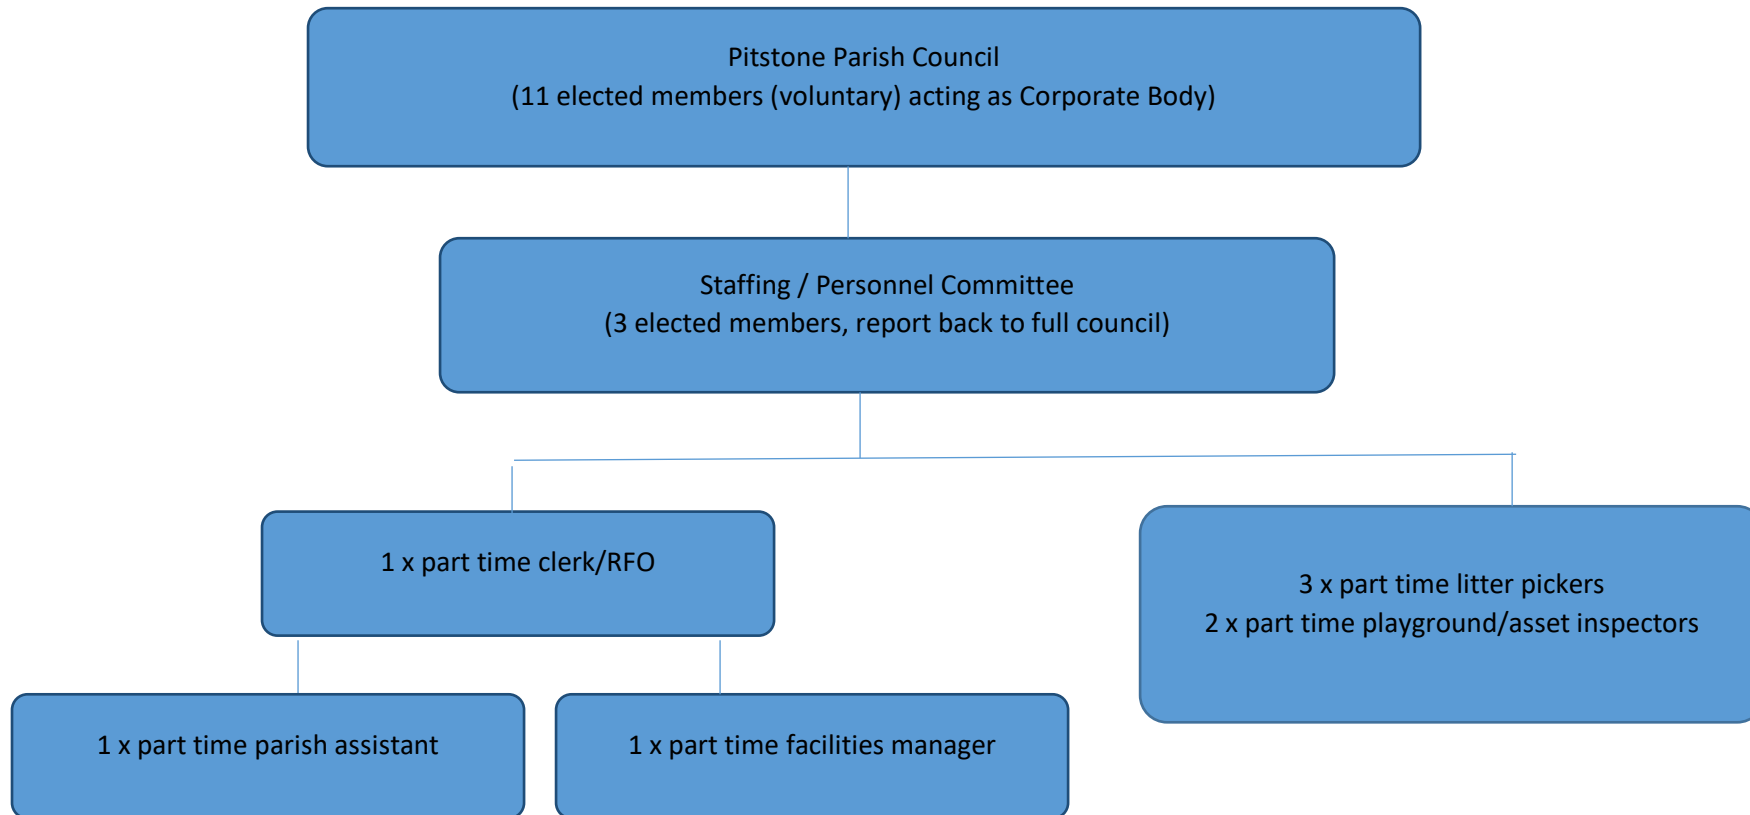

PITSTONE PARISH COUNCIL EMPLOYMENT ORGANISATION CHART

NB: No member of staff has a salary that reaches anywhere near the £50k per annum detailed reporting level.